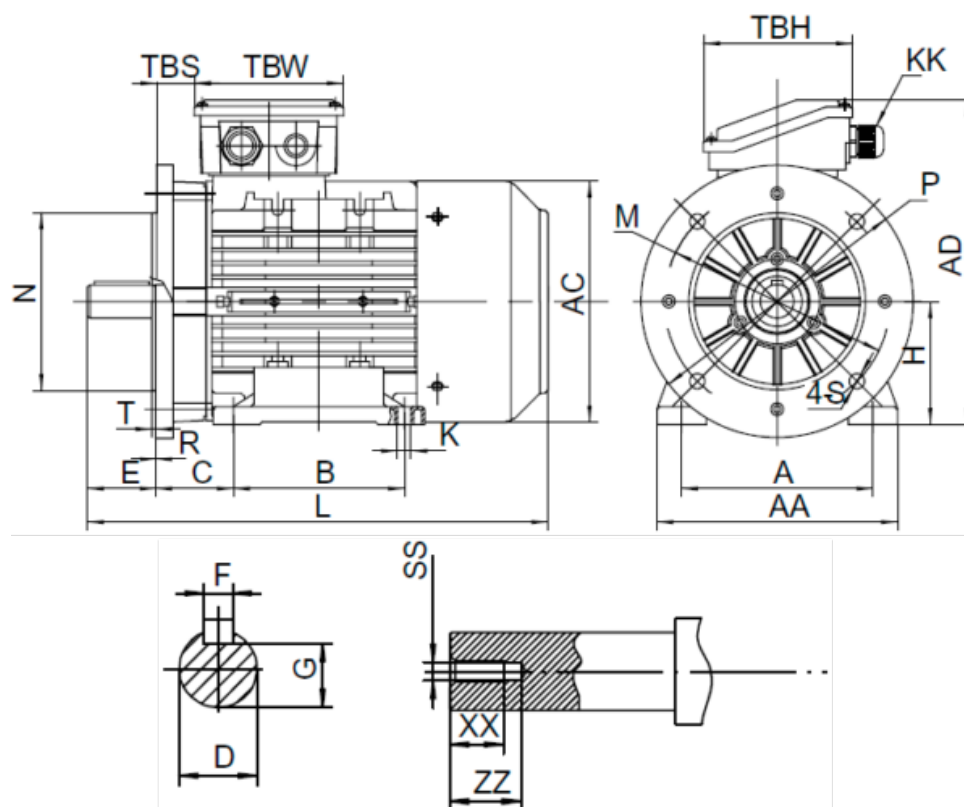

Data Sheet

Article number: 2516000254170140

Description: Kleedrive T2A 633-4 0.25kw 1400 rpm UL/CSA
3x230/400V 50HZ IP55 B35 PTO

Measures

| | | |
|-----------|----------|----------|
| A = 100 | F = 4 | TBW = 98 |
| AA = 124 | G = 8.5 | XX = 10 |
| AC = Ø122 | H = 63 | ZZ = 14 |
| AD = 170 | HD = 107 | |
| B = 80 | L = 215 | |
| C = 40 | SS = M4 | |
| D = Ø11 | TBH = 98 | |
| E = 23 | TBS = 10 | |